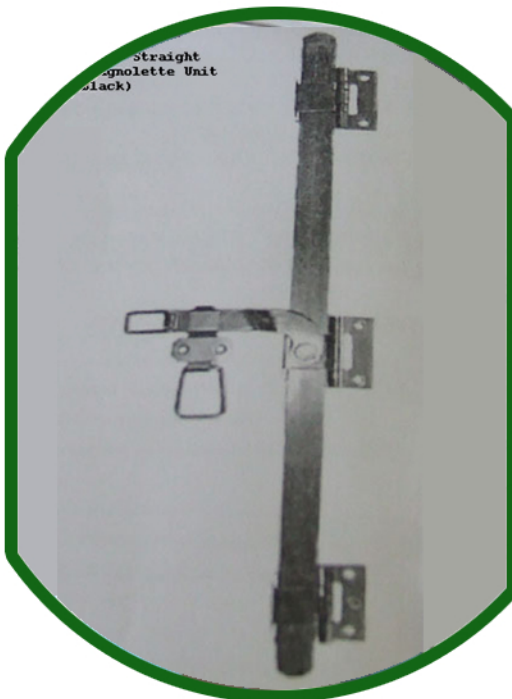

JARDINIER MASSARD

Shutter Fittings

JM620170
Espagnolette unit
for Shutters.
Available with Hooked or Straight Rods.
(Length to suit shutters)
Finish: Black (Special finishes on request)

JM501292
Sizes: L120mm or L70mm
Woodscrew fixing
(Splayed fixing available for concrete)
Finish: Black (Special finishes on request)

JM620620653
Espagnolette unit
for Shutters - Plain Design
Different lengths available
Finish: Black