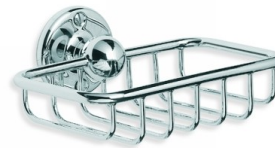

LB4510
Classic shower bottle rack

LB4503
Classic ceramic pot and brush with wall bracket and brass cover plate

LB4518
Three tier glass shelf

LB4504
Classic free standing ceramic pot and brush with brass cover plate

LB4944
Towel shelf

For pricing or enquiries email sales@mercuryfittings.co.za

LB3701
 Large Classic
 medicine cabinet
 (H750 x W640 x
 D180mm)

 (white or black)

LB4933
 Edwardian china
 mug and holder

LB3702
 Small Classic
 medicine cabinet
 (H640 x W525 x
 D180mm)

 (white or black)

LB4951
 Edwardian double
 china mug and
 holder

LB1702
 Edwardian riser
 soap dish

LB4934
 Edwardian wire
 soap dish

LB4937
 Edwardian china
 soap dish

LB4941
 Edwardian wire
 corner soap dish